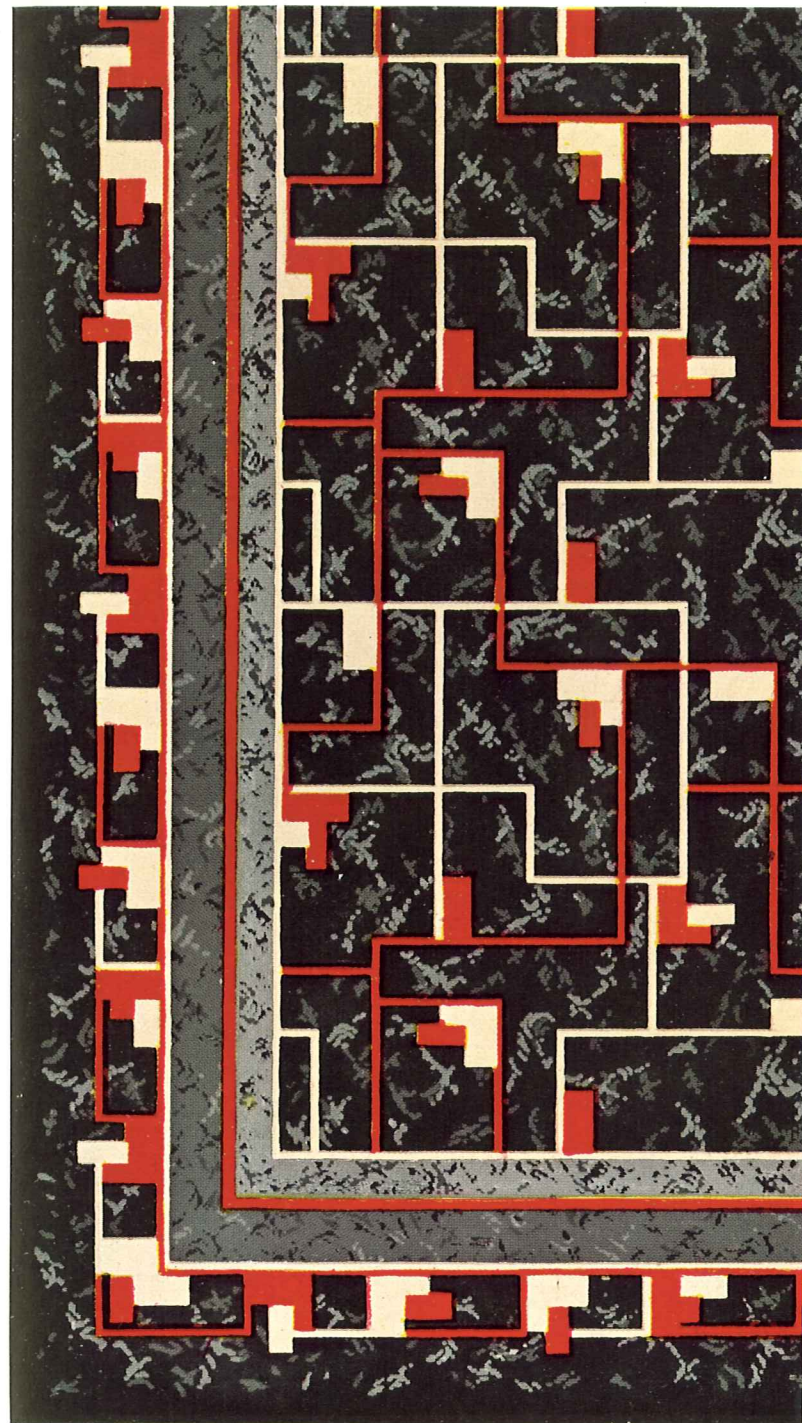

ARMSTRONG'S STANDARD RUGS

No. 4245 Standard Rug
(Plate shows approx. 1/6 scale)

3'x 9'...FRDPE
3'x12'...FRDQF
6'x 9'...FRPAJ

7 1/2'x 9'...FRPBZ
9' x10 1/2'...FRPCY

9'x12'...FRPDX
12'x12'...FRPEW
12'x15'...FRPFV